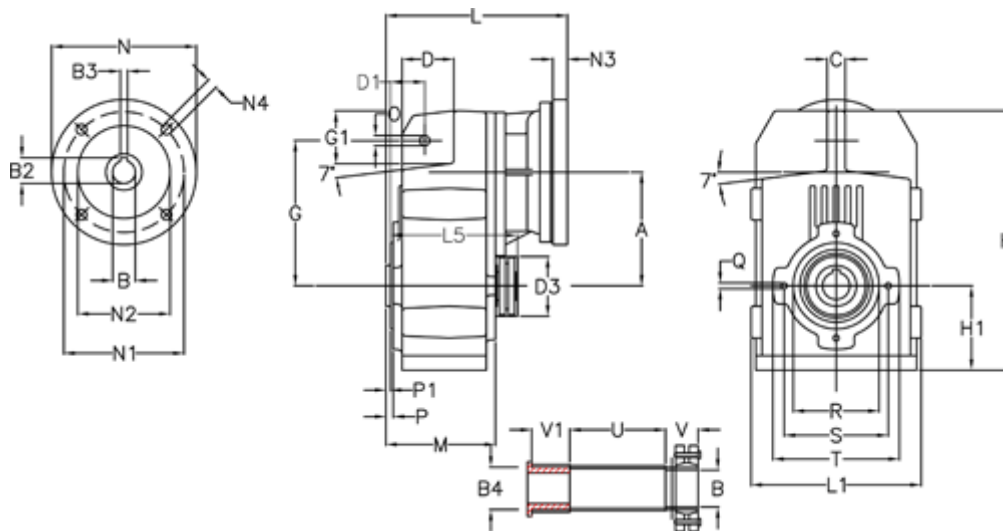

Article number: 29560108138120
 Description: Shaft mounted gear
 A102QF25-81,3-P63B5

Measures

A = 112.50	D1 = 35.0	I5 = 159.5	P1 = 3.0	V = 41
B = 25	d3 = 77	M = 100.5	Q = M8x12	V1 = 48
B1 = 11	G = 140	N = 140	R = 80	
B2 = 12.8	G1 = 51.0	N1 = 115	S = 100	
B3 = 4	H = 251.0	N2 = 95	T = 120	
B4 = 25	H1 = 84.0	N4 = M8x19	Tightening torque Nm adapter bushing = 6.0	
C = 20	L = 185.5	O = 11	Tightening torque Nm shrink disc = 7.0	
D = 47.5	L1 = 170	P = 4.5	U = 83.0	